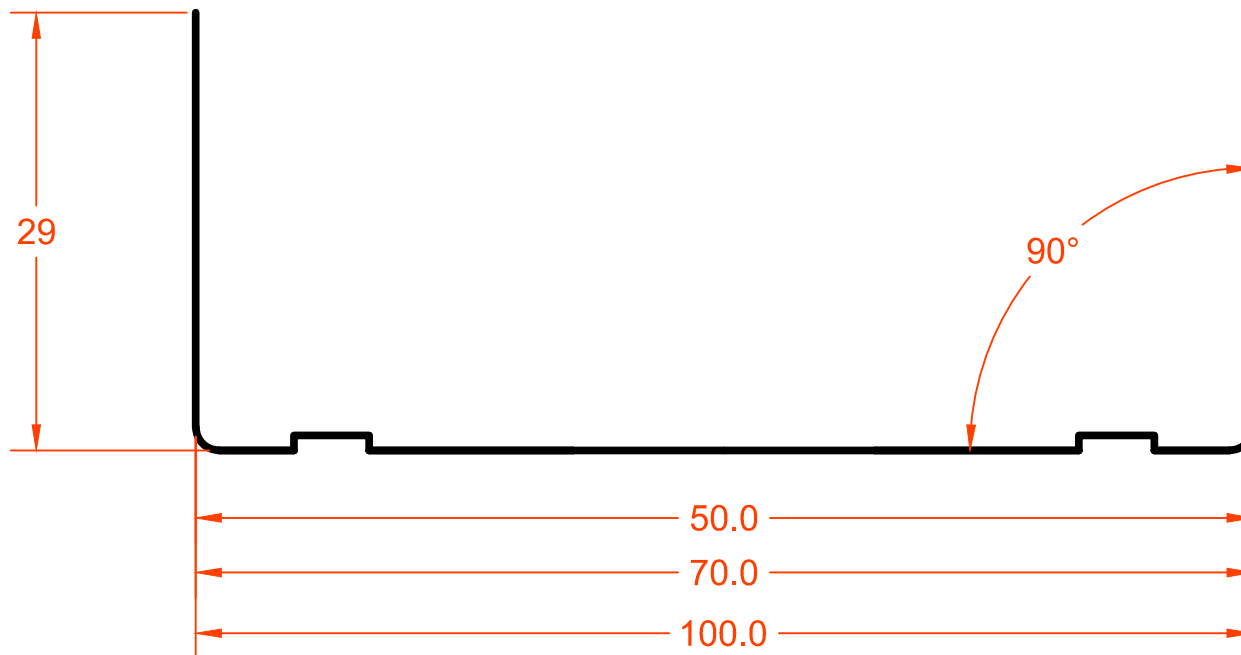

PARS AHAN TAB CO.

PARS AHAN TAB CO.

Dry Wall Profile U 50 / 70 / 100

Lenght	4 m
Thinkness	0.55mm
Packet	80 m
Bundle	1280 m