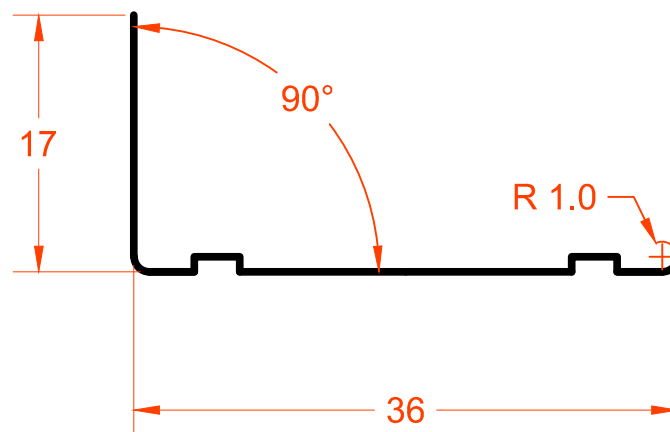

### Dry Wall Profile F47

Lenght	4 m
Thinkness	0.6mm
Packet	80 m
Bundle	1920 m

**PARS AHAN TAB CO.**