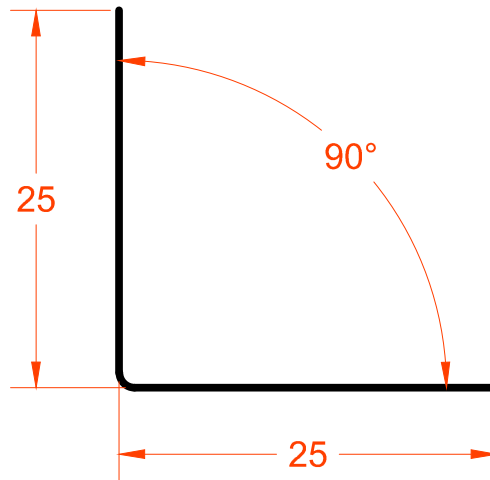

PARS AHAN TAB CO.

PARS AHAN TAB CO.

Dry Wall Profile L25

Lenght	4 m
Thinkness	0.6mm
Packet	80 m
Bundle	4000 m