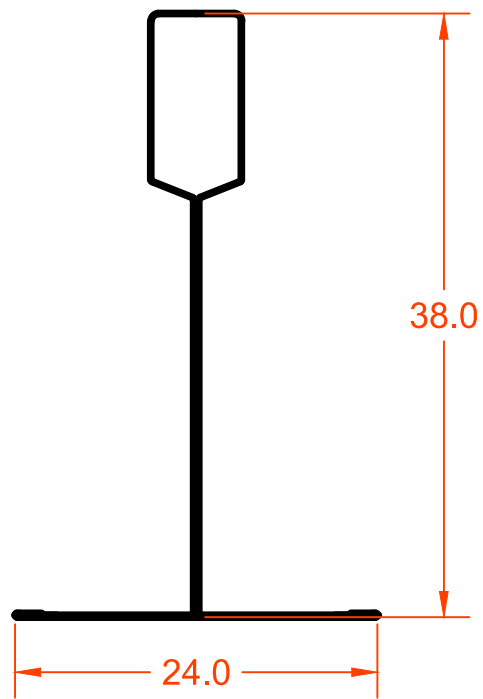

PARS AHAN TAB CO.

PARS AHAN TAB CO.

Click Profile 3.60

Lenght	3.60 m
Thinkness	0.3mm
Packet	72 Lm