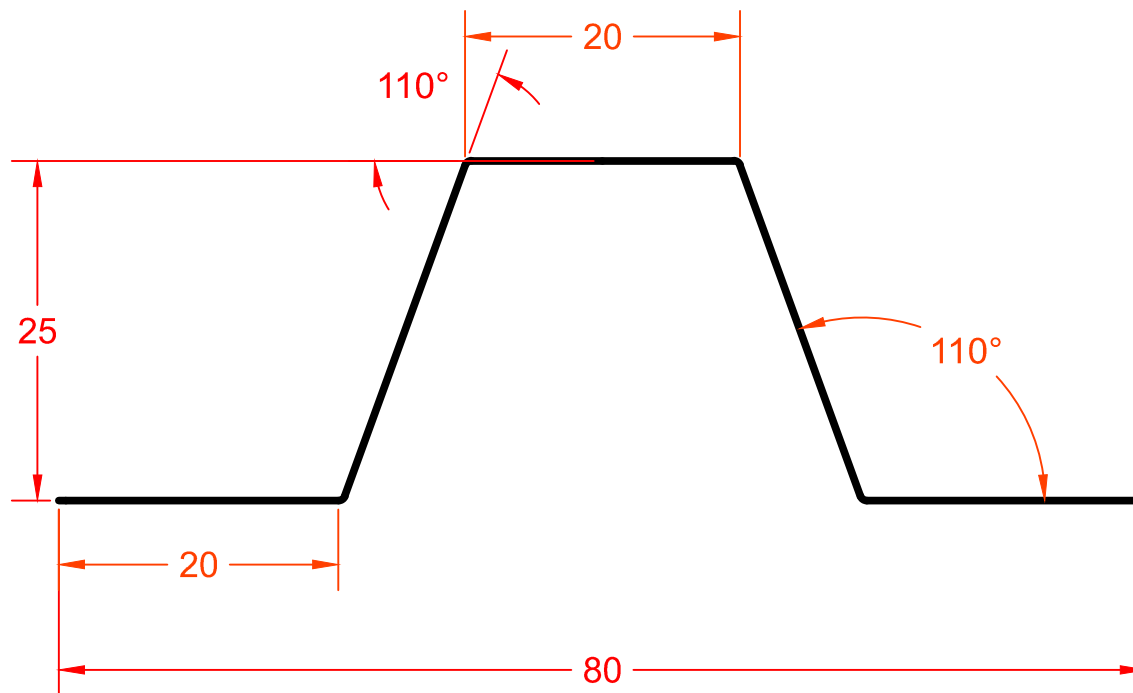

PARS AHAN TAB CO.

PARS AHAN TAB CO.

Fiber Cement Board Profile V80

Lenght	3 m
Thinkness	0.7mm
Packet	30 m
Bundle	540 m